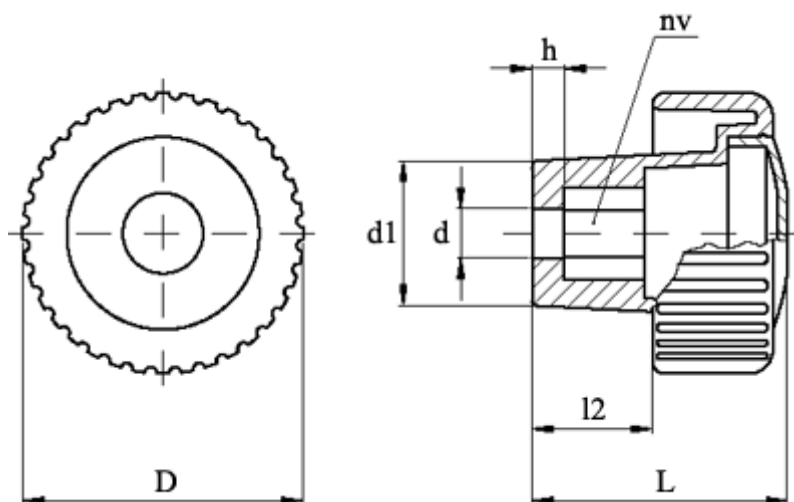

Article number: 23021387929

Description: E+G Knurled knob
MCT.70 EH-8 C9, Black centre cap

Measures

D = 70
d = 8
d1 = 30.5
h = 9
L = 71
l2 = 40
NV = 13